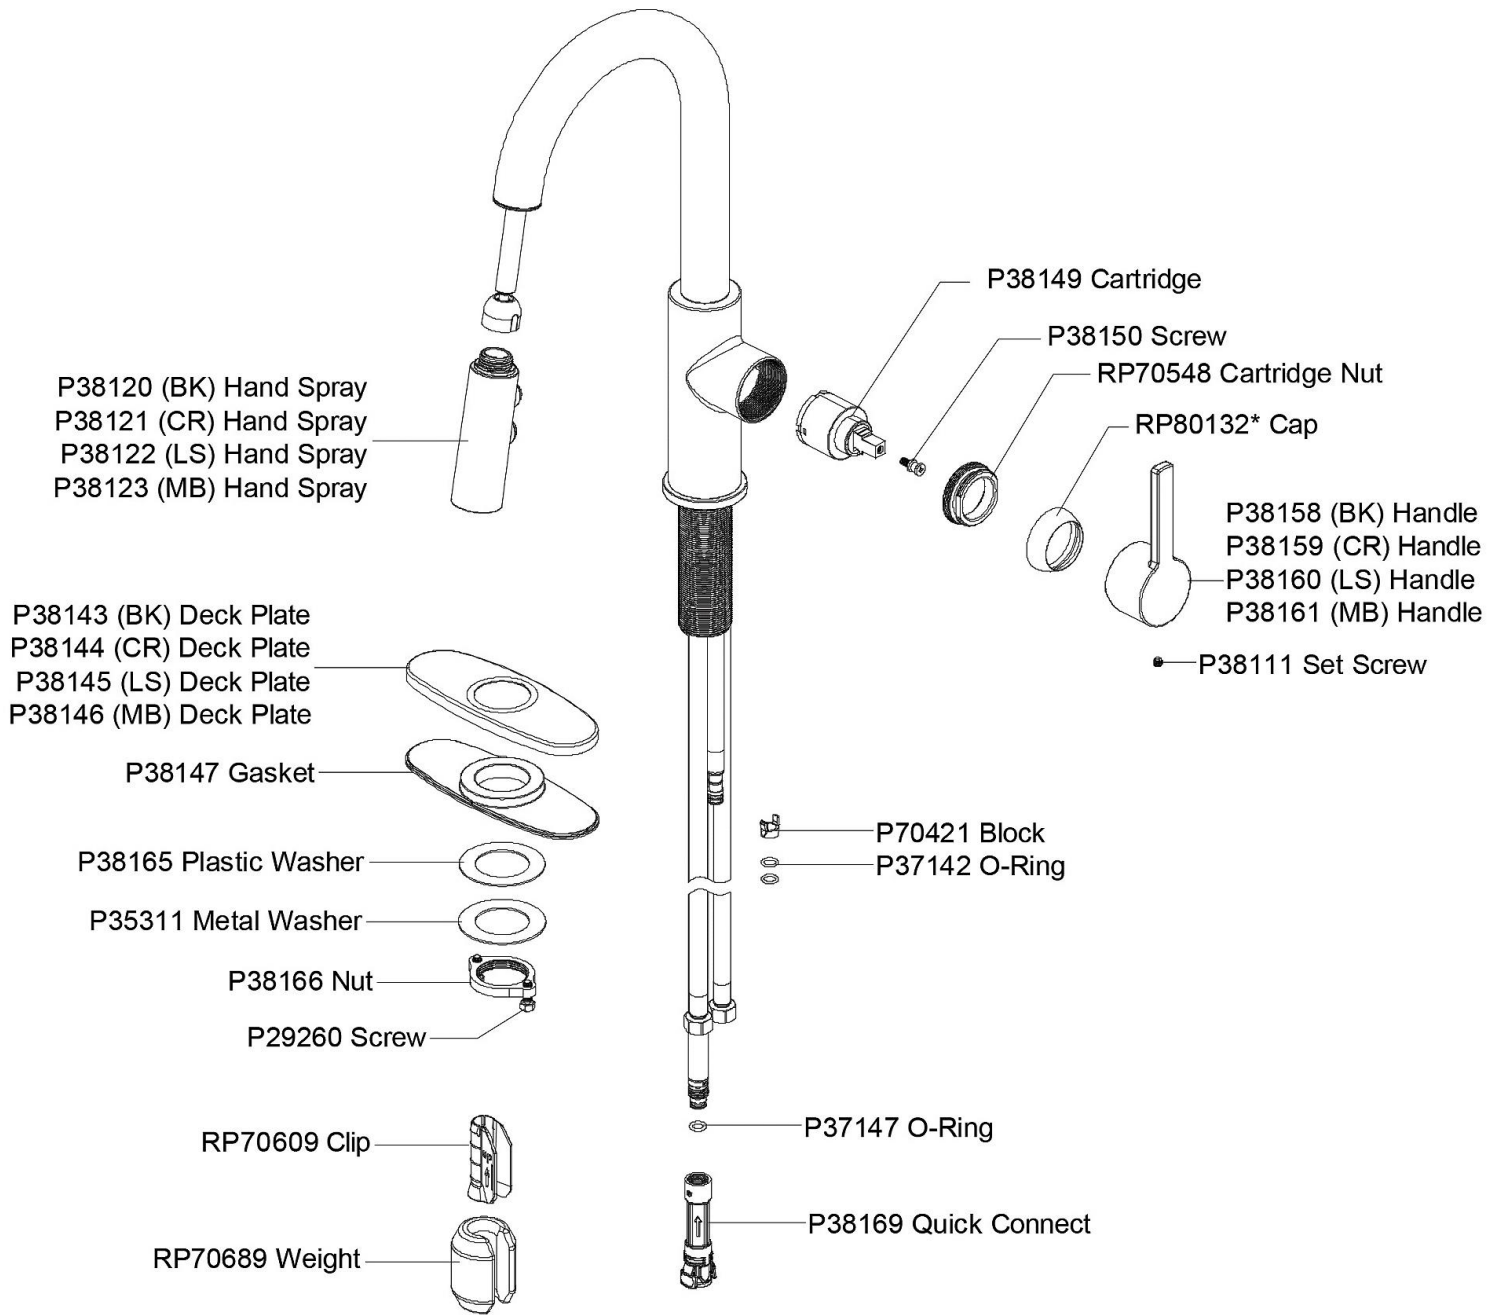

In keeping with our policy of continuing product improvement, Elkay reserves the right to change product specifications without notice. Please visit elkay.com for the most current version of Elkay product specification sheets. This specification describes an Elkay product with design, quality, and functional benefits to the user. When making a comparison of other producers' offerings, be certain these features are not overlooked.