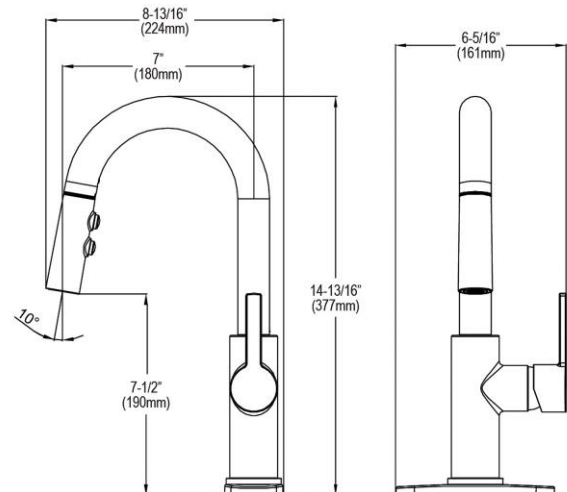

PART: _____ QTY: _____
PROJECT: _____
CONTACT: _____
DATE: _____
NOTES: _____
APPROVAL: _____

In keeping with our policy of continuing product improvement, Elkay reserves the right to change product specifications without notice. Please visit elkay.com for the most current version of Elkay product specification sheets. This specification describes an Elkay product with design, quality, and functional benefits to the user. When making a comparison of other producers' offerings, be certain these features are not overlooked.